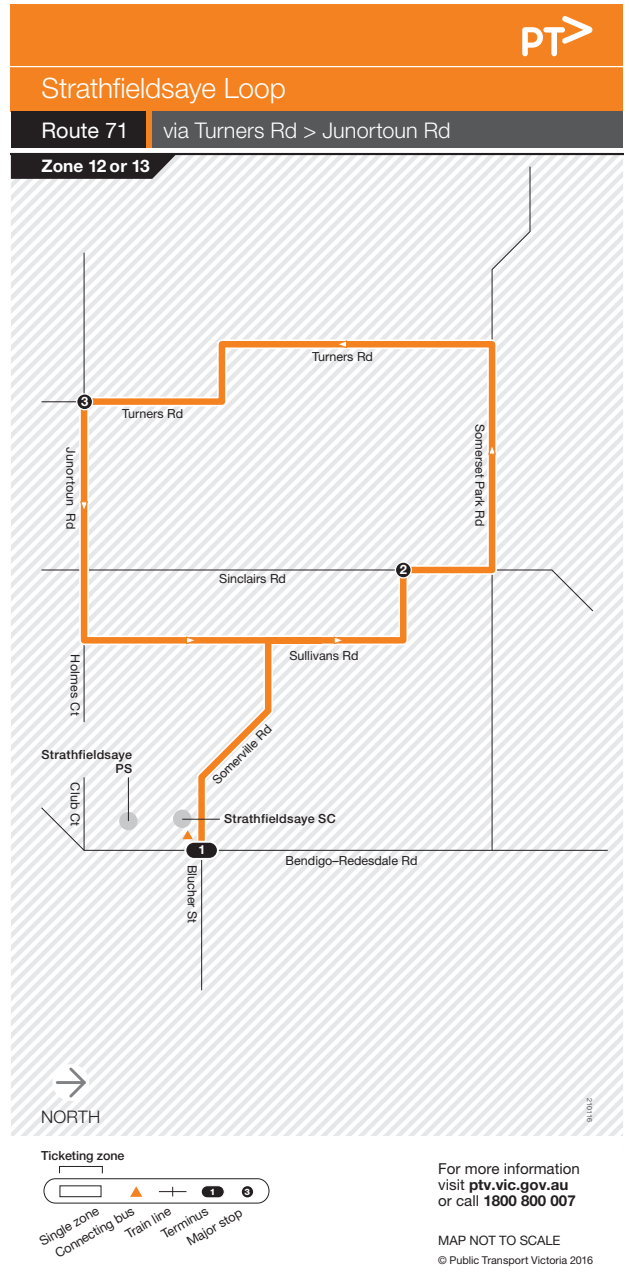

WHITMORE BUS GROUP

SERVICES OVERVIEW

WHITMORE BUS GROUP

WHITMORE GROUP OFFERS THE FOLLOWING SERVICES

ROUTE NUMBER	DESTINATION
70	BENDIGO STATION TO STRATHFIELDSAYE SC VIA KENNINGTON
71	STRATHFIELDSAYE TO STRATHFIELDSAYE SC (LOOP) VIA TURNERS RD
1	CASTLEMAINE TO CAMPBELLS CREEK VIA WILKIE ST
2	CASTLEMAINE TOWN LOOP VIA HOSPITAL
3	CASTLEMAINE TO HARCOURT VIA MIDLAND HWY
4	CASTLEMAINE TO MALDON VIA HIGH ST
5	CASTLEMAINE TO TARADALE VIA PYRENEES HWY
6	CASTLEMAINE TO CHEWTON VIA HITCHCOCK ST

ADDITIONAL SERVICE DETAILS

ADDITIONALLY, WHITMORE BUS GROUP OPERATE A VARIETY OF V/LINE, CHARTER AND SCHOOL SERVICES. PLEASE CHECK OUR WEBSITE FOR MORE INFORMATION.

ROUTE MAPS

ROUTE 70

ROUTE 71

ROUTE MAPS

ROUTE 1

ROUTE 2

ROUTE MAPS

ROUTE 3

ROUTE 4

MAP NOT AVAILABLE

ROUTE MAPS

ROUTE 5

ROUTE 6