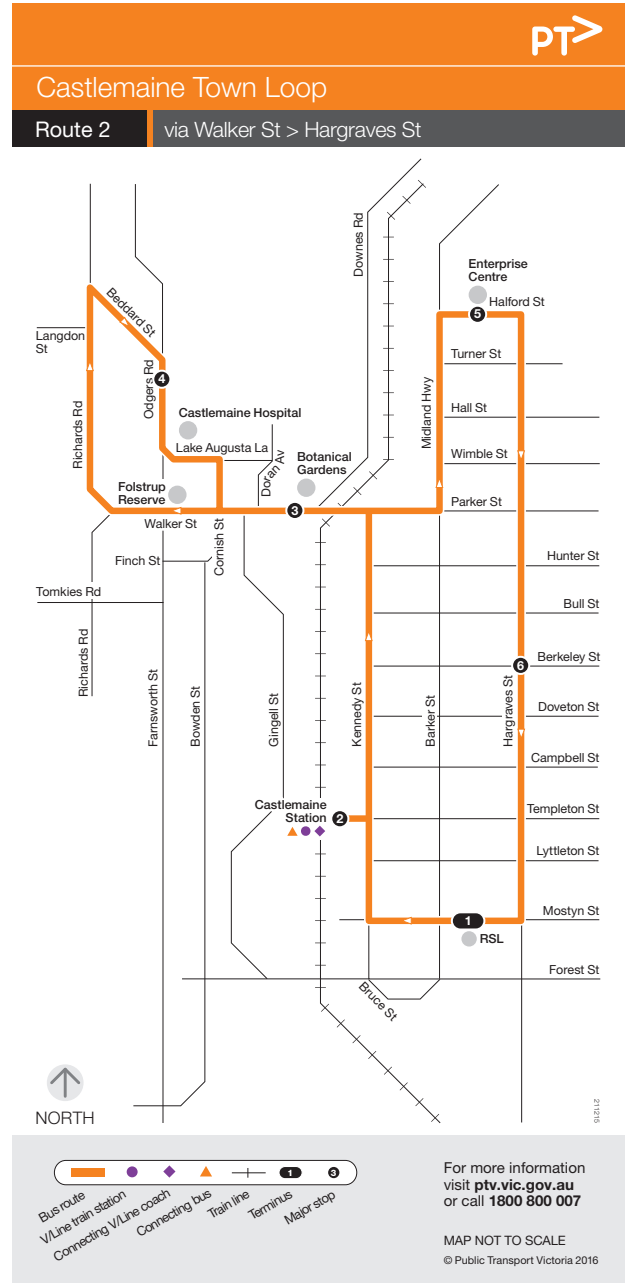

WHITMORE BUS GROUP

SERVICES OVERVIEW

WHITMORE BUS GROUP

WHITMORE GROUP OFFERS THE FOLLOWING SERVICES

ROUTE NUMBER	DESTINATION
70	BENDIGO STATION TO STRATHFIELDSAYE SC VIA KENNINGTON
71	STRATHFIELDSAYE TO STRATHFIELDSAYE SC (LOOP) VIA TURNERS RD
1	CASTLEMAINE TO CAMPBELLS CREEK VIA WILKIE ST
2	CASTLEMAINE TOWN LOOP VIA HOSPITAL
3	CASTLEMAINE TO HARCOURT VIA MIDLAND HWY
4	CASTLEMAINE TO MALDON VIA HIGH ST
5	CASTLEMAINE TO TARADALE VIA PYRENEES HWY
6	CASTLEMAINE TO CHEWTON VIA HITCHCOCK ST

ADDITIONAL SERVICE DETAILS

ADDITIONALLY, WHITMORE BUS GROUP OPERATE A VARIETY OF V/LINE, CHARTER AND SCHOOL SERVICES. PLEASE CHECK OUR WEBSITE FOR MORE INFORMATION.

ROUTE MAPS

ROUTE 70

ROUTE 71

ROUTE MAPS

ROUTE 1

ROUTE 2

ROUTE MAPS

ROUTE 3

ROUTE 4

MAP NOT AVAILABLE

ROUTE MAPS

ROUTE 5

ROUTE 6