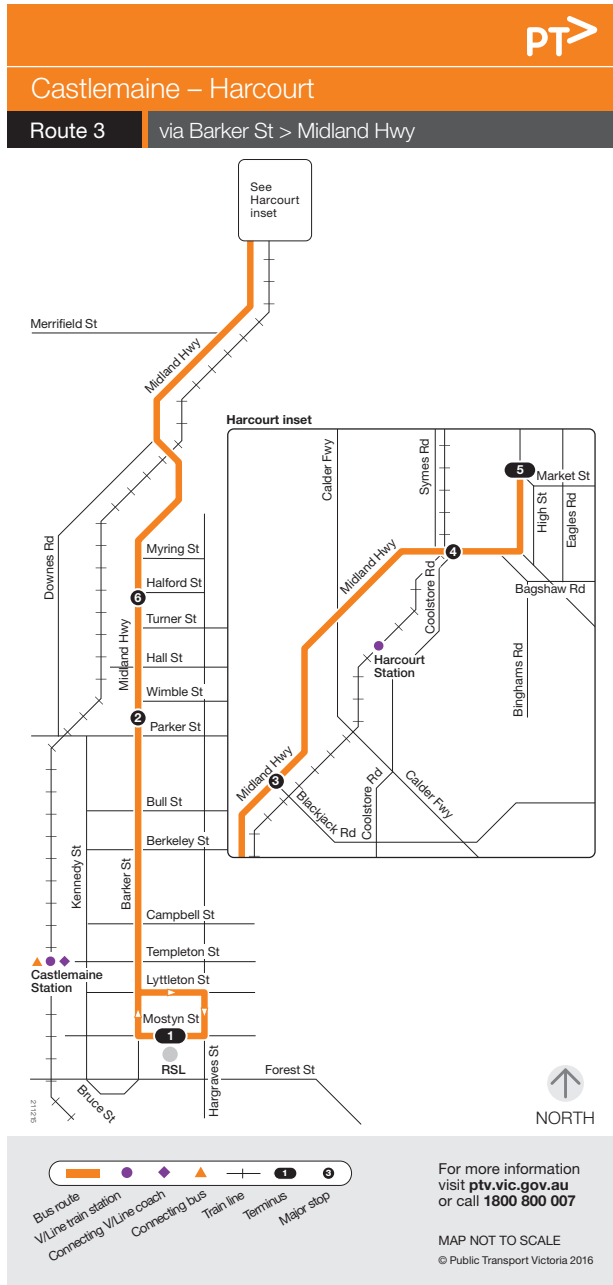

WHITMORE BUS GROUP

SERVICES OVERVIEW

WHITMORE BUS GROUP

WHITMORE GROUP OFFERS THE FOLLOWING SERVICES

ROUTE NUMBER	DESTINATION
70	BENDIGO STATION TO STRATHFIELDSAYE SC VIA KENNINGTON
71	STRATHFIELDSAYE TO STRATHFIELDSAYE SC (LOOP) VIA TURNERS RD
1	CASTLEMAINE TO CAMPBELLS CREEK VIA WILKIE ST
2	CASTLEMAINE TOWN LOOP VIA HOSPITAL
3	CASTLEMAINE TO HARCOURT VIA MIDLAND HWY
4	CASTLEMAINE TO MALDON VIA HIGH ST
5	CASTLEMAINE TO TARADALE VIA PYRENEES HWY
6	CASTLEMAINE TO CHEWTON VIA HITCHCOCK ST

ADDITIONAL SERVICE DETAILS

ADDITIONALLY, WHITMORE BUS GROUP OPERATE A VARIETY OF V/LINE, CHARTER AND SCHOOL SERVICES. PLEASE CHECK OUR WEBSITE FOR MORE INFORMATION.

ROUTE MAPS

ROUTE 70

ROUTE 71

ROUTE MAPS

ROUTE 1

ROUTE 2

ROUTE MAPS

ROUTE 3

ROUTE 4

MAP NOT AVAILABLE

ROUTE MAPS

ROUTE 5

ROUTE 6