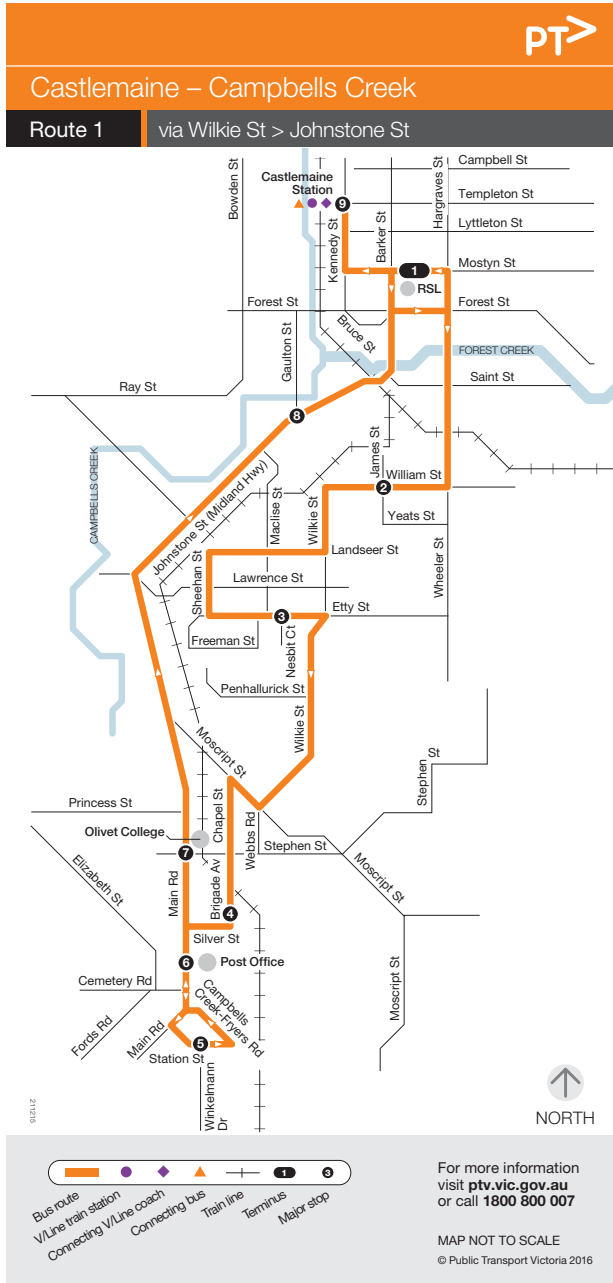

WHITMORE BUS GROUP

SERVICES OVERVIEW

WHITMORE BUS GROUP

WHITMORE GROUP OFFERS THE FOLLOWING SERVICES

ROUTE NUMBER	DESTINATION
70	BENDIGO STATION TO STRATHFIELDSAYE SC VIA KENNINGTON
71	STRATHFIELDSAYE TO STRATHFIELDSAYE SC (LOOP) VIA TURNERS RD
1	CASTLEMAINE TO CAMPBELLS CREEK VIA WILKIE ST
2	CASTLEMAINE TOWN LOOP VIA HOSPITAL
3	CASTLEMAINE TO HARCOURT VIA MIDLAND HWY
4	CASTLEMAINE TO MALDON VIA HIGH ST
5	CASTLEMAINE TO TARADALE VIA PYRENEES HWY
6	CASTLEMAINE TO CHEWTON VIA HITCHCOCK ST

ADDITIONAL SERVICE DETAILS

ADDITIONALLY, WHITMORE BUS GROUP OPERATE A VARIETY OF V/LINE, CHARTER AND SCHOOL SERVICES. PLEASE CHECK OUR WEBSITE FOR MORE INFORMATION.

ROUTE MAPS

ROUTE 70

ROUTE 71

ROUTE MAPS

ROUTE 1

ROUTE 2

ROUTE MAPS

ROUTE 3

ROUTE 4

MAP NOT AVAILABLE

ROUTE MAPS

ROUTE 5

ROUTE 6