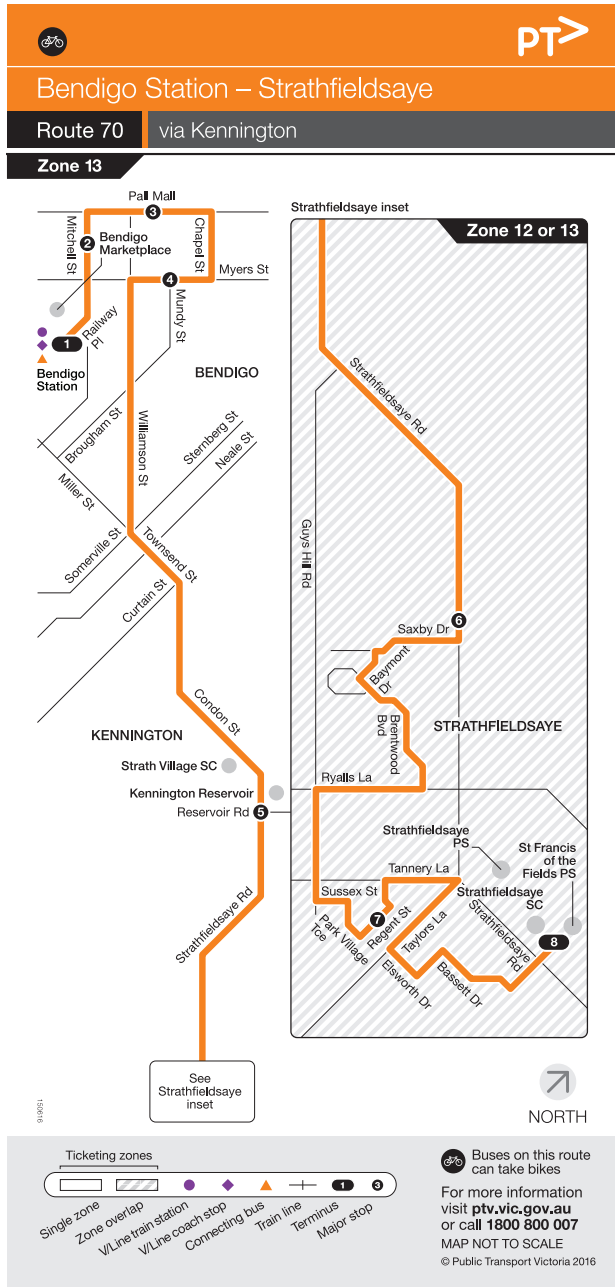

WHITMORE BUS GROUP

SERVICES OVERVIEW

WHITMORE BUS GROUP

WHITMORE GROUP OFFERS THE FOLLOWING SERVICES

ROUTE NUMBER	DESTINATION
70	BENDIGO STATION TO STRATHFIELDSAYE SC VIA KENNINGTON
71	STRATHFIELDSAYE TO STRATHFIELDSAYE SC (LOOP) VIA TURNERS RD
1	CASTLEMAINE TO CAMPBELLS CREEK VIA WILKIE ST
2	CASTLEMAINE TOWN LOOP VIA HOSPITAL
3	CASTLEMAINE TO HARCOURT VIA MIDLAND HWY
4	CASTLEMAINE TO MALDON VIA HIGH ST
5	CASTLEMAINE TO TARADALE VIA PYRENEES HWY
6	CASTLEMAINE TO CHEWTON VIA HITCHCOCK ST

ADDITIONAL SERVICE DETAILS

ADDITIONALLY, WHITMORE BUS GROUP OPERATE A VARIETY OF V/LINE, CHARTER AND SCHOOL SERVICES. PLEASE CHECK OUR WEBSITE FOR MORE INFORMATION.

ROUTE MAPS

ROUTE 70

ROUTE 71

ROUTE MAPS

ROUTE 1

ROUTE 2

ROUTE MAPS

ROUTE 3

ROUTE 4

MAP NOT AVAILABLE

ROUTE MAPS

ROUTE 5

ROUTE 6